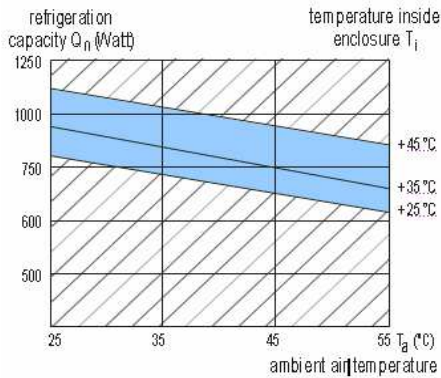

Compact outdoor version available in stainless steel

Tecnic Data	O-1000
Cooling capacity L35 L35	1000 W
Type of refrigerant	R 134a
Amount of refrigerant	410 gr
Thermostat setting	35 °C
Hysteresis	4 K
External circuit	575 m3/h
Internal circuit	575 m3/h
Rated frequency	50/60 Hz
Standard power supply	198 V...252 V
Power absorbed L35 L35	690 W
Running current	3.2 A
Starting current	16.2A
Weight	35 kg
Height x Width x Depth mm	720*350*200
Colour	Crome
Corrosion protection (cover)	Stainless Steel
Orientation	Wall Mount
System of protection	IP 56
Ambient air temperature	+15 °C 55 °C

refrigeration capacity

Uludağ Pano Klima Sistemleri

Üretim / Servis

Gıda Toptancıları Sitesi G Blok No:17 Nilüfer / BURSA
Tel : (0224) 443 70 10 (PBX) Faks : (0224) 443 70 11

Satış / Muhasebe:

Perpa Tic. Merkezi A Blok No:1677 Okmeydanı / İSTANBUL
Tel : (0212) 222 71 11 (PBX) Faks : (0212) 310 46 66