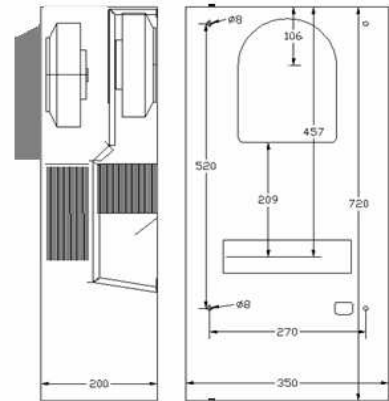

Compact outdoor version available in stainless steel

Tecnic Data	O-1000
Cooling capacity L35 L35	1000 W
Type of refrigerant	R 134a
Amount of refrigerant	410 gr
Thermostat setting	35 °C
Hysteresis	4 K
External circuit	575 m3/h
Internal circuit	575 m3/h
Rated frequency	50/60 Hz
Standard power supply	198 V...252 V
Power absorbed L35 L35	690 W
Running current	3.2 A
Starting current	16.2A
Weight	35 kg
Height x Width x Depth mm	720*350*200
Colour	Crome
Corrosion protection (cover)	Stainless Steel
Orientation	Wall Mount
System of protection	IP 56
Ambient air temperature	+15 °C 55 °C

refrigeration capacity

Uludağ Pano Klima Sistemleri

Üretim / Servis

Gıda Toptancıları Sitesi G Blok No:17 Nilüfer / BURSA
Tel : (0224) 443 70 10 (PBX) Faks : (0224) 443 70 11

Satış / Muhasebe:

Perpa Tic. Merkezi A Blok No:1677 Okmeydanı / İSTANBUL
Tel : (0212) 222 71 11 (PBX) Faks : (0212) 310 46 66